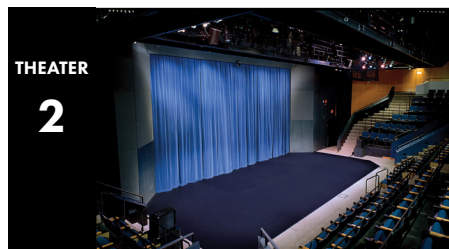

RENT OUR THEATERS

Great for concerts, dance, film & more. www.tribecapac.org/rentals/

COVID POLICY

Covid Policy is subject to change

Please visit www.tribecapac.org/covid-policy/

DONATE

If you would like to contribute to BMCC Tribeca Performing Arts Center,
Find out more at www.tribecapac.org/donate.

Events subject to change.

PICTURED ON COVER: Cirque-Tacalar - Shimmer